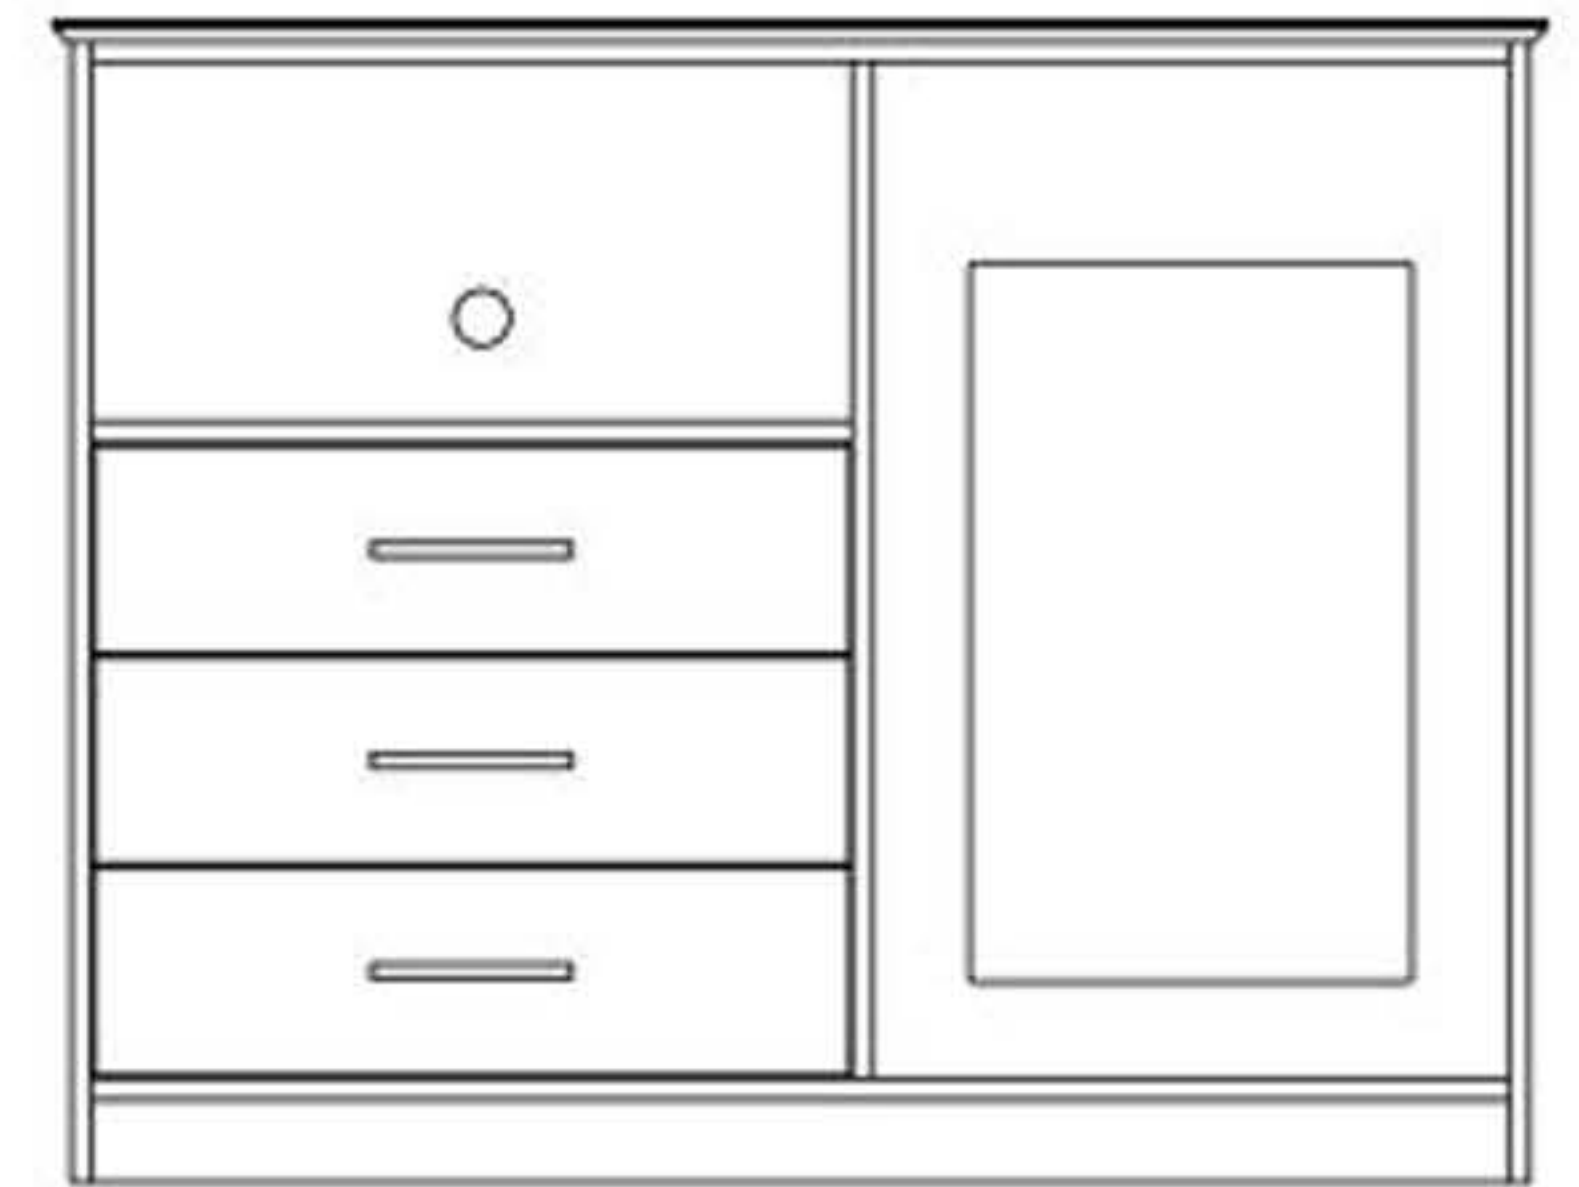

Lead Designs LLC
2420 Schirra Place
High Point, NC 27263
Phone: 877-636-2745

Ramsey

Headboard

56" w x 1 1/2" d x 36" h
62" w x 1 1/2" d x 36" h
78" w x 1 1/2" d x 36" h

Nightstand

22" w x 16" d x 24" h
22" w x 16" d x 28" h
30" w x 16" d x 28" h
30" w x 16" d x 24" h

Microfridge

54" w x 24" d x 42" h
54" w x 24" d x 42" h

Desk w/Drawer

42" w x 24" d x 30" h
48" w x 26" d x 30" h

Desk

42" w x 24" d x 30" h
48" w x 26" d x 30" h

Luggage Bench

36" w x 22" d x 24/28" h

Lead Designs LLC
2420 Schirra Place
High Point, NC 27263
Phone: 877-636-2745

Ramsey

Wardrobe

36" w x 22" d x 66" h

Microfridge

23" w x 22" d x 56" h

Mirror

28 3/4" w x 3/4" d x 45 1/4" h

Activity Table

30" w x 30" d x 30" h

End Table

24" w x 24" d x 23" h

Coffee Table

34" w x 20" d x 18" h