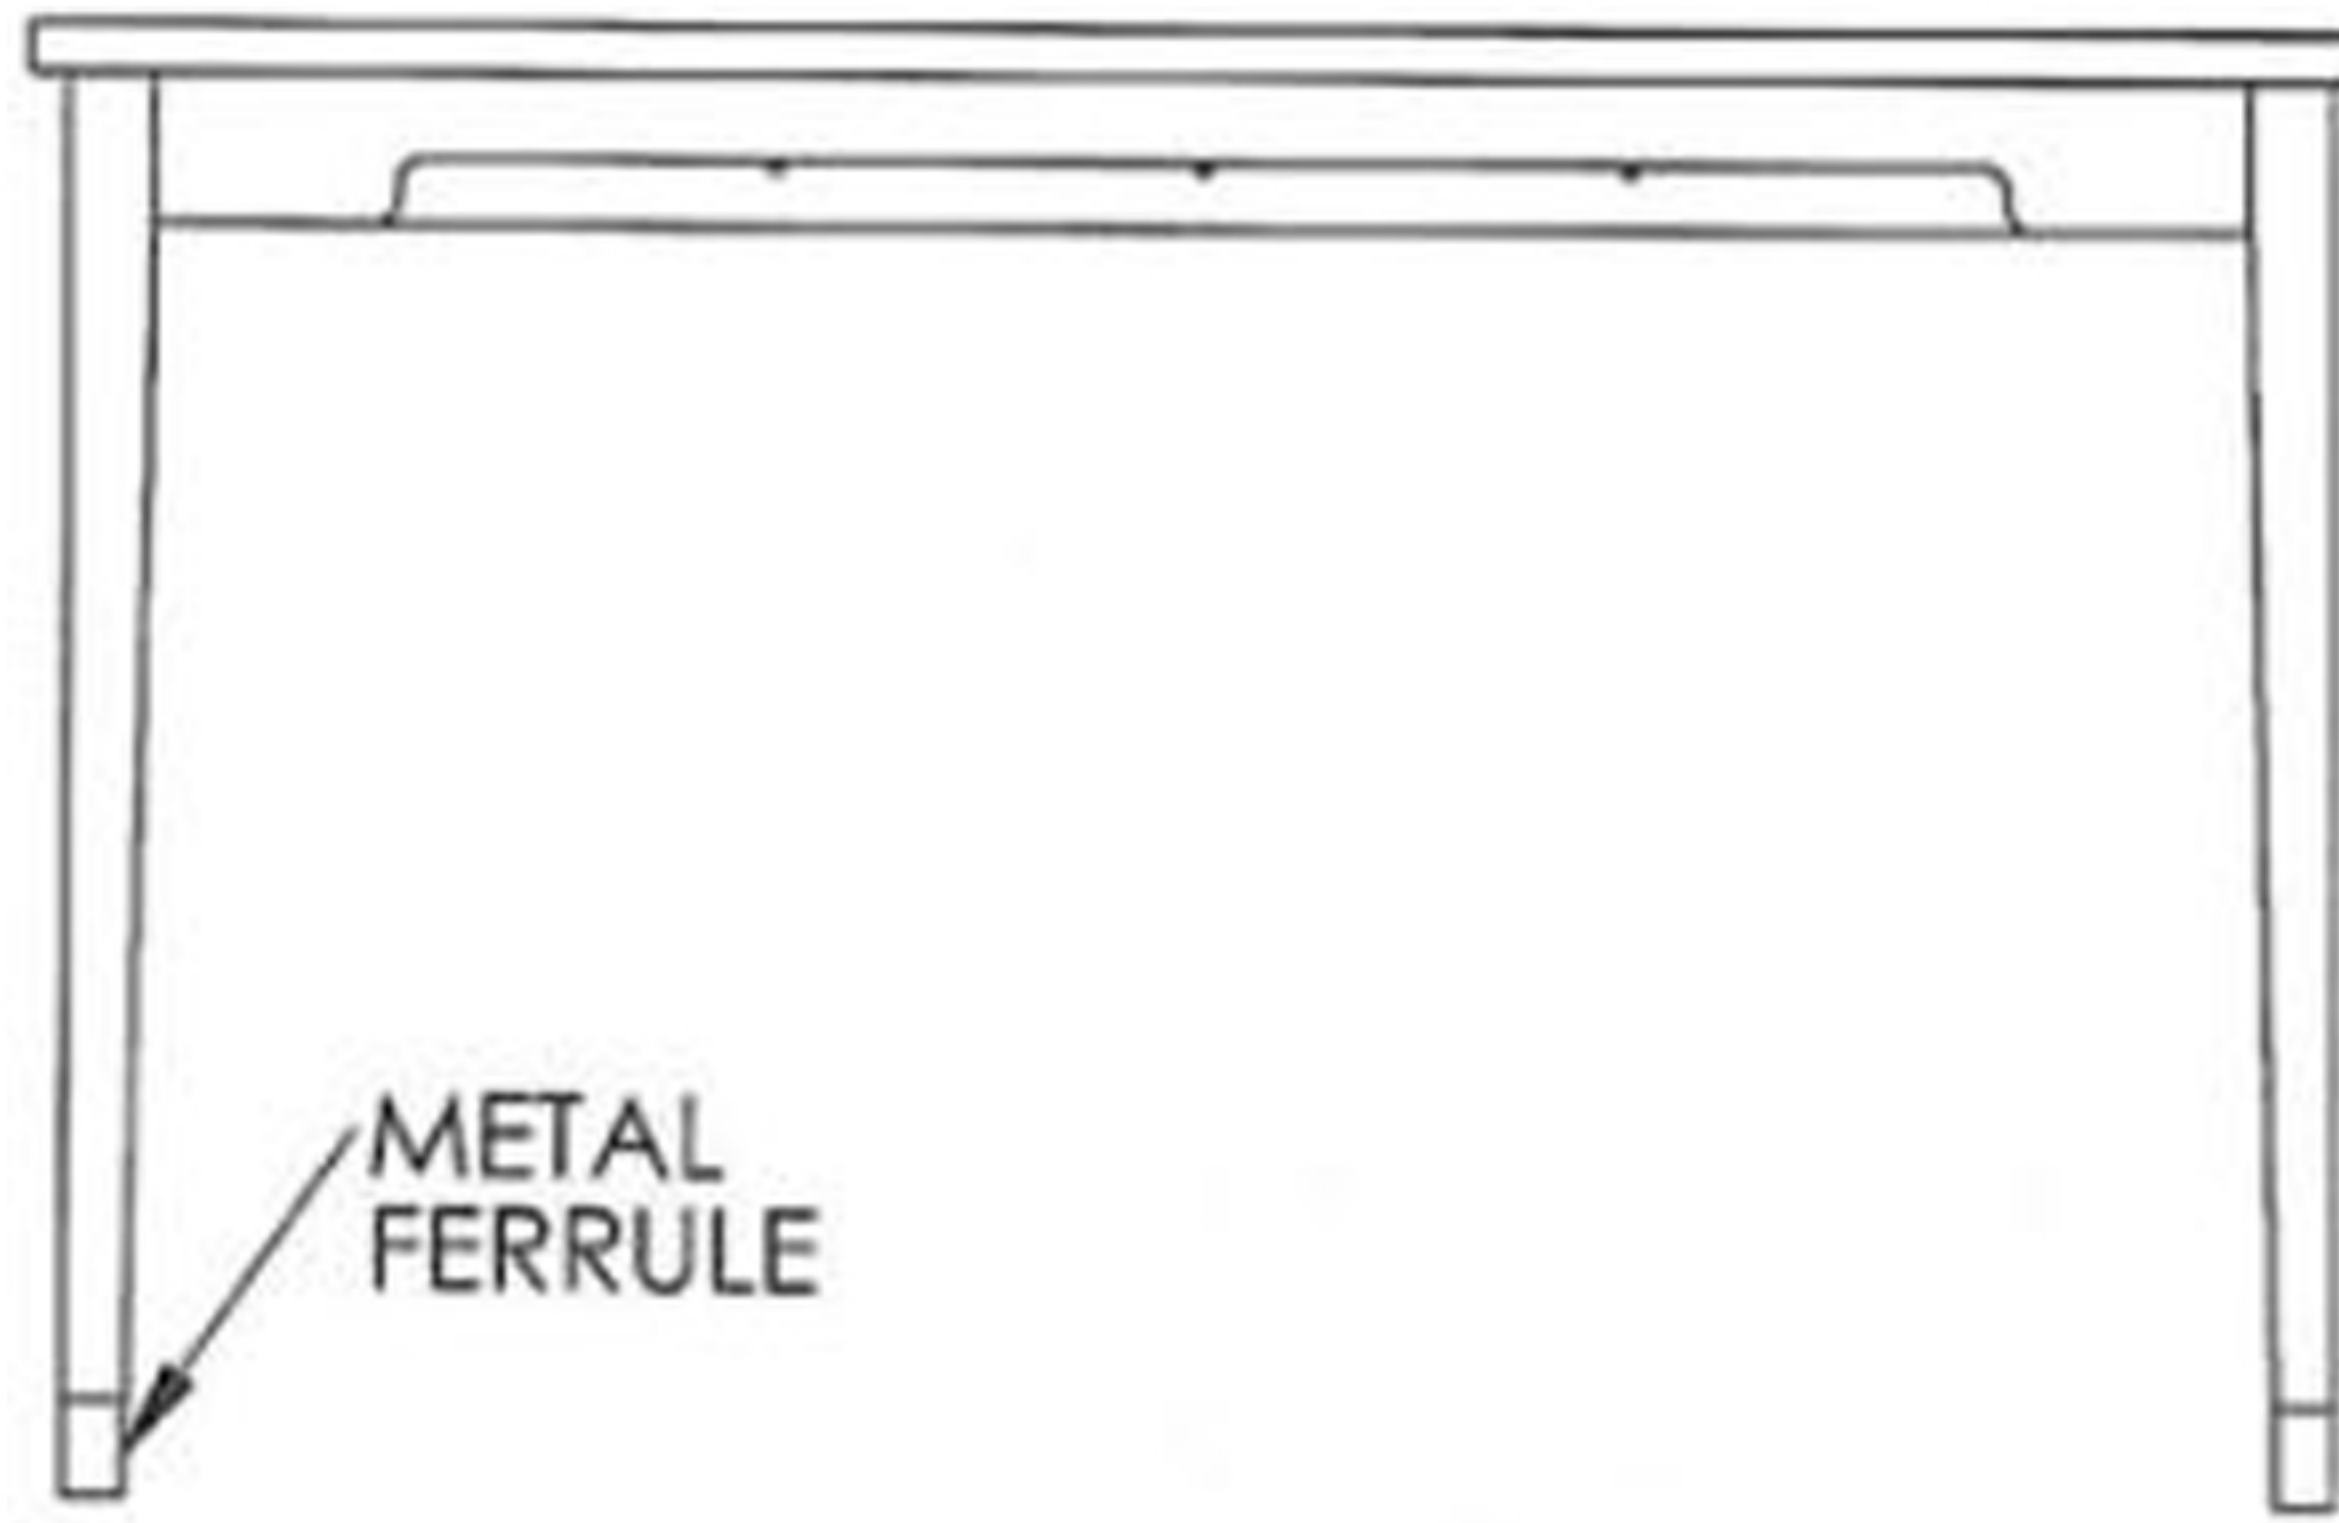

Skylight

Chest

42" w x 23 3/4" d x 36" h
36" w x 23 3/4" d x 36" h

Ada Desk

48" w x 28" d x 30 1/4" h

Round End Table

20 dia x 23" h

Luggage Bench

36" w x 22" d x 23 3/4" or 28" h

Desk w/Drawer

48" w x 26" d x 30 1/2" h

End Table

23 1/2" w x 23 1/2" d x 22 3/4" h

Headboard

78" w x 1 1/2" d x 48" h
62" w x 1 1/2" d x 48" h
62" w x 1 1/2" d x 36" h
56" w x 1 1/2" d x 36" h