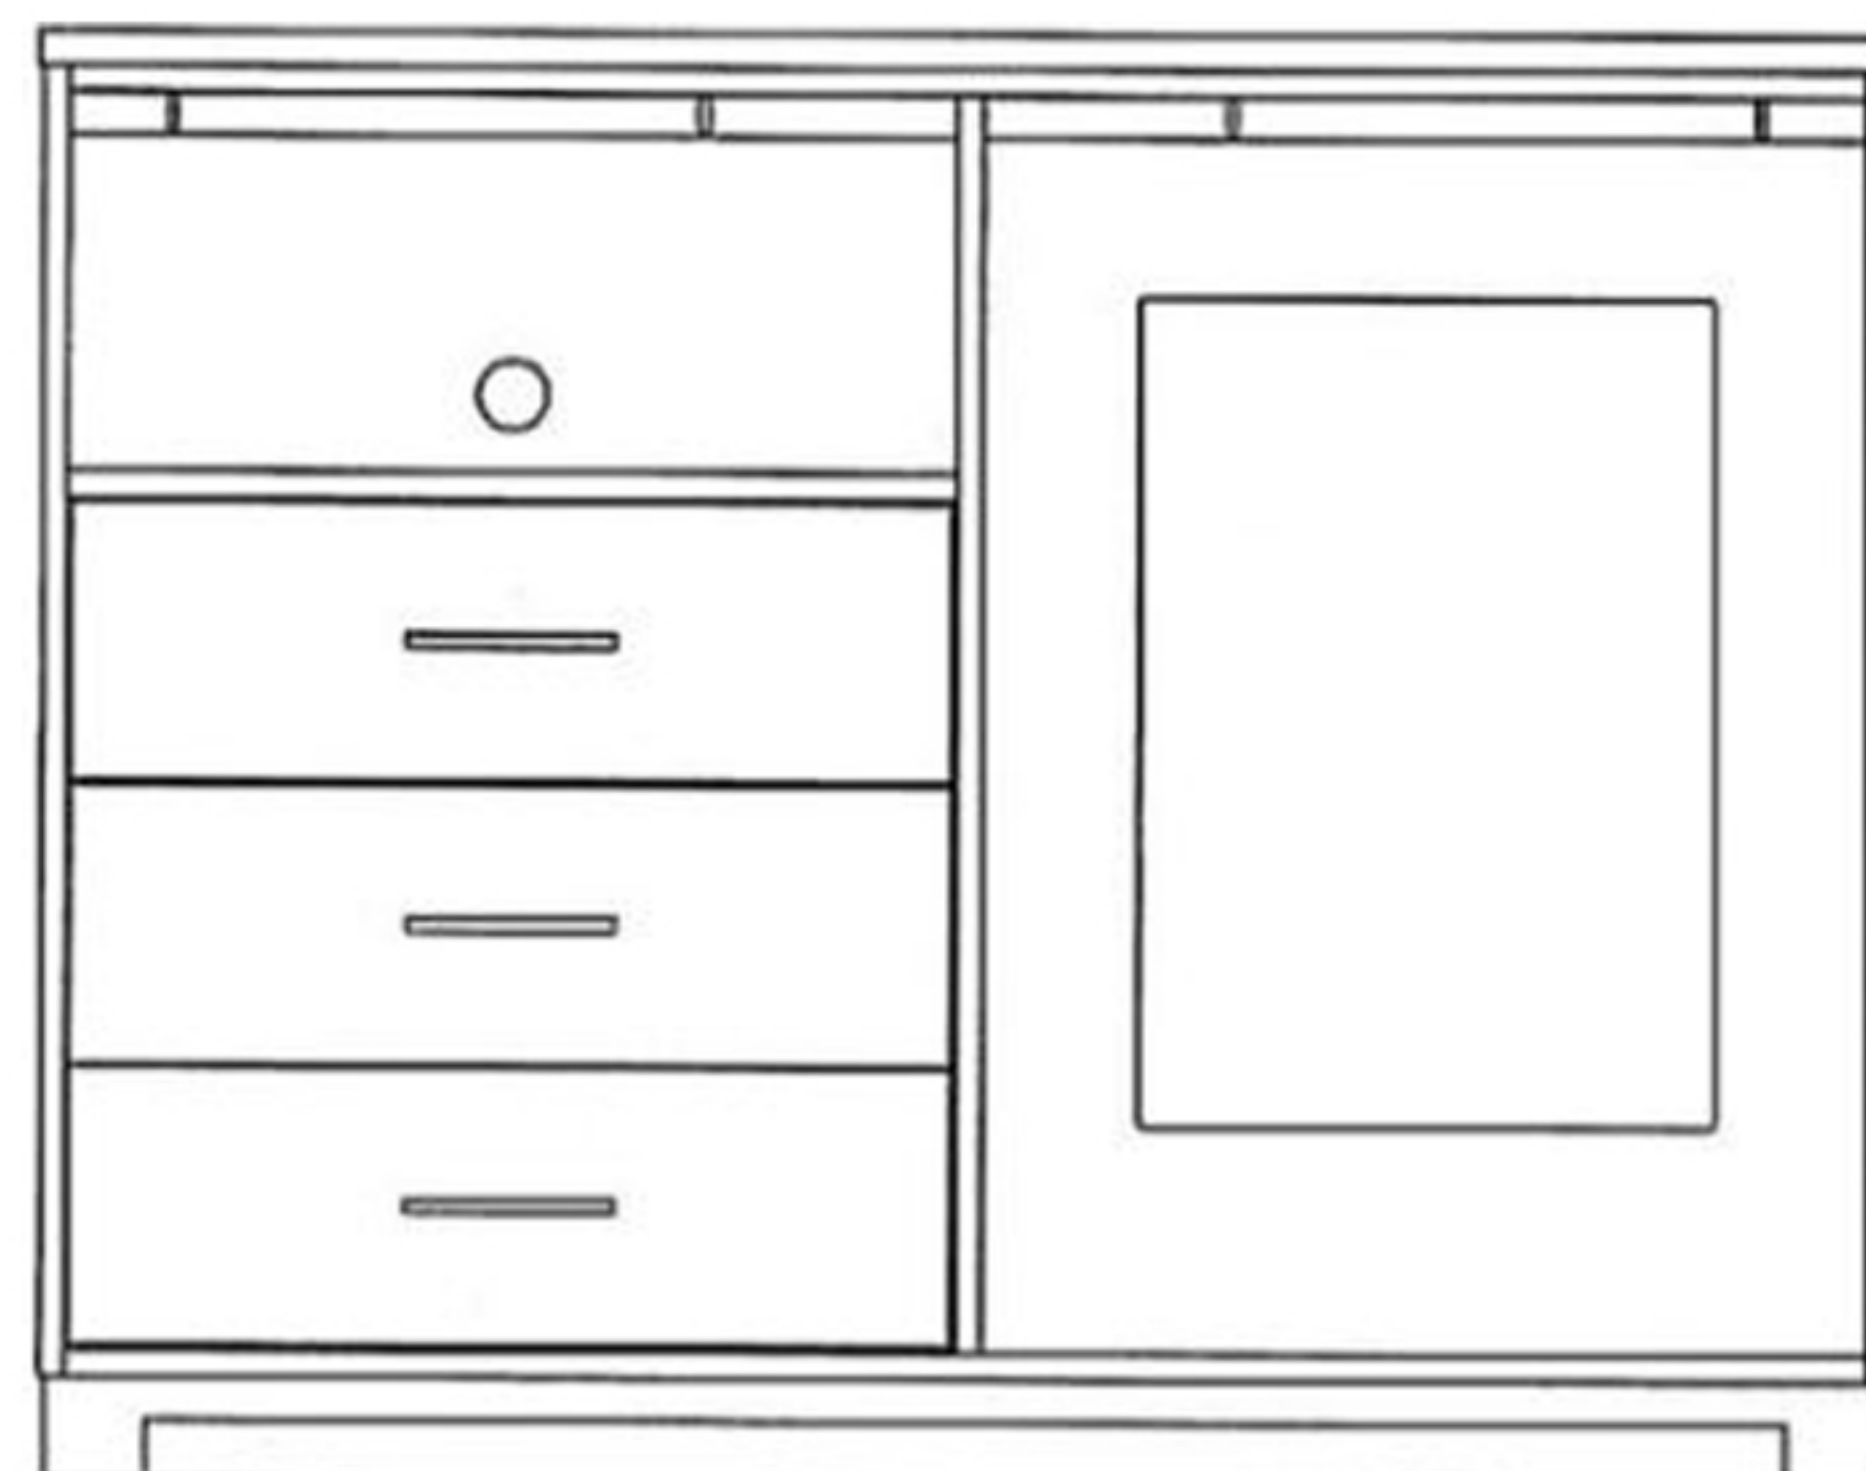

Skylight

Chest

42" w x 23 3/4" d x 36" h
36" w x 23 3/4" d x 36" h

Ada Desk

48" w x 28" d x 30 1/4" h

Round End Table

20 dia x 23" h

Luggage Bench

36" w x 22" d x 23 3/4" or 28" h

Desk w/Drawer

48" w x 26" d x 30 1/2" h

End Table

23 1/2" w x 23 1/2" d x 22 3/4" h

Headboard

78" w x 1 1/2" d x 48" h
62" w x 1 1/2" d x 48" h
62" w x 1 1/2" d x 36" h
56" w x 1 1/2" d x 36" h

Microfridge

54" w x 24" d x 42" h

Nightstand

22" w x 16" d x 28" h
24" w x 16" d x 28" h
30" w x 16" d x 28" h