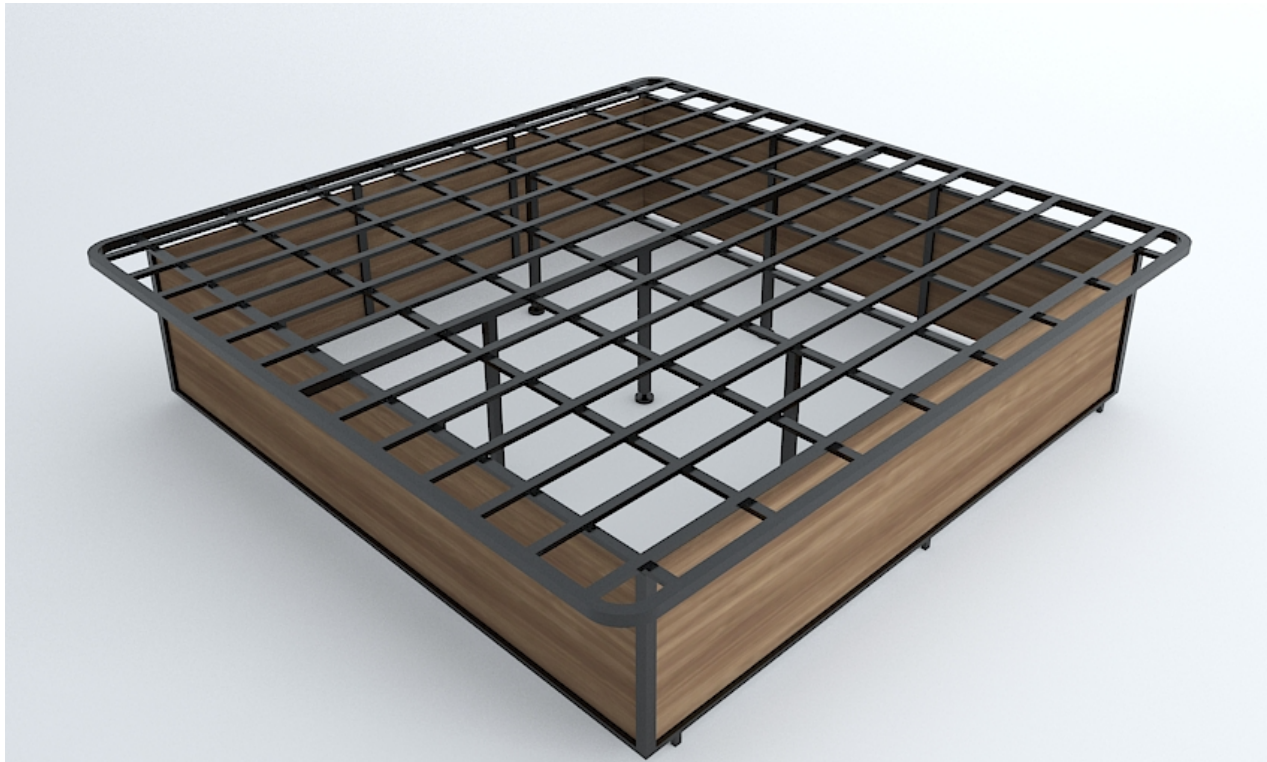

LEGACY PLATFORM BED BASE 4

Features and Benefits:

Unique Slat Design:

Durable, rectangular steel slats provide stationary support which increases the life of your mattress.

Open Sides:

Open on all 4 Sides. Can accommodate luggage underneath.

All-in-One Combo:

No foundation, box spring, or bed skirt needed.

Noise-Free Design:

No creaking or squeaking. Designed to be noise free.

100% Steel Construction:

Heavy-gauge slat/rail support with a durable welded frame.

Stylish & Intelligent:

A clean, modern bed frame designed for style and function.

Supports up to 2,500 pounds:

Commercial grade, heavy duty platform bed can support up to 2,500lbs.

Rounded Corners:

Rounded corners allow for enhanced safety and prevent injury when walking by your bed.

LEGACY PLATFORM BED BASE 4

Sizes:	TWIN XL	FULL XL	QUEEN	KING	H. KING	Cal. KING	
	WIDTH	38.5"	54"	60"	76"	72"	72"
	LENGTH	79.5"	79.5"	79.5"	79.5"	79.5"	84"
	HEIGHT	18"	18"	18"	18"	18"	18"

Specs:	Color/Finish:	Steel Grey
	Frame Material:	Steel Frame with Laminate Sides *Can match Casegoods
	Weight Capacity:	2,500 lbs
	Height:	18"
	Available in:	Twin XL, Full XL, Queen, King, Hotel King & California King
	Other Specs:	Rigid slat design. Much better support compared to wire mesh. <ul style="list-style-type: none"> - 4 SidePanels - Steel Legs with Rubber Tips - Rounded Corners for enhanced safety