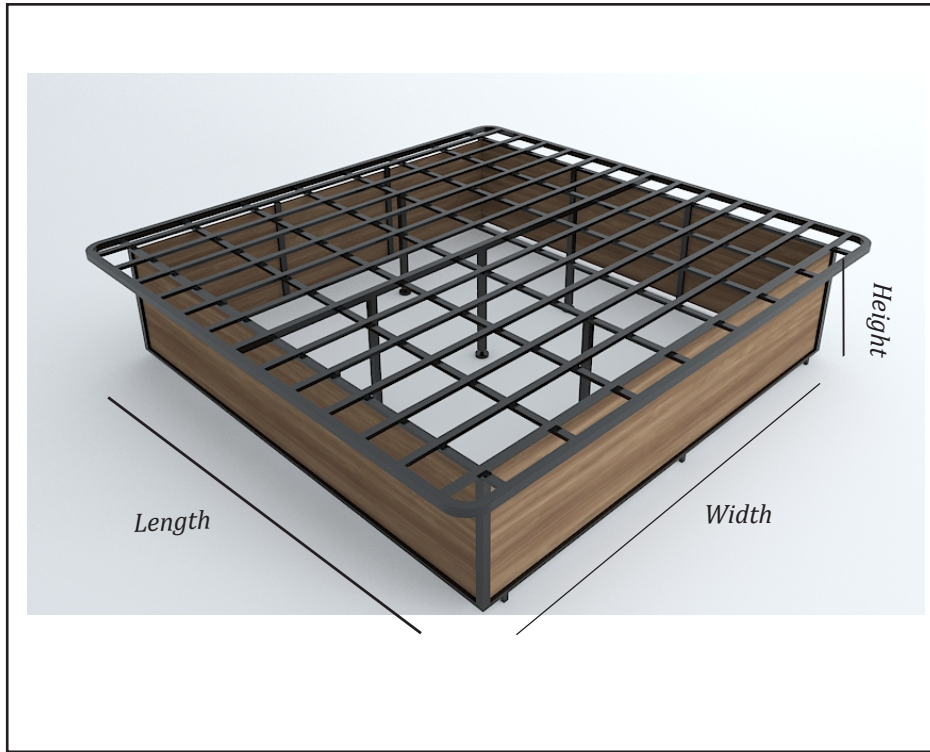

LEGACY PLATFORM BED BASE 4

Features and Benefits:

Unique Slat Design:

Durable, rectangular steel slats provide stationary support which increases the life of your mattress.

Open Sides:

Open on all 4 Sides. Can accommodate luggage underneath.

All-in-One Combo:

No foundation, box spring, or bed skirt needed.

Noise-Free Design:

No creaking or squeaking. Designed to be noise free.

100% Steel Construction:

Heavy-gauge slat/rail support with a durable welded frame.

Stylish & Intelligent:

A clean, modern bed frame designed for style and function.

Supports up to 2,500 pounds:

Commercial grade, heavy duty platform bed can support up to 2,500lbs.

Rounded Corners:

Rounded corners allow for enhanced safety and prevent injury when walking by your bed.

LEGACY PLATFORM BED BASE 4

Sizes:	TWIN XL	FULL XL	QUEEN	KING	H. KING	Cal. KING	
	WIDTH	38.5"	54"	60"	76"	72"	72"
	LENGTH	79.5"	79.5"	79.5"	79.5"	79.5"	84"
	HEIGHT	18"	18"	18"	18"	18"	18"

Specs:	Color/Finish:	Steel Grey
	Frame Material:	Steel Frame with Laminate Sides *Can match Casegoods
	Weight Capacity:	2,500 lbs
	Height:	18"
	Available in:	Twin XL, Full XL, Queen, King, Hotel King & California King
	Other Specs:	Rigid slat design. Much better support compared to wire mesh. <ul style="list-style-type: none"> - 4 SidePanels - Steel Legs with Rubber Tips - Rounded Corners for enhanced safety