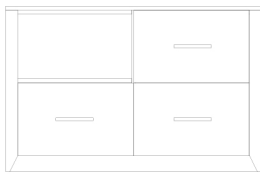

# Comfort Inn Collection

X-200 DI  
Double Headboard (Inn)  
56" x 48" x 1.5"

X-200 KI  
King Headboard (Inn)  
78" x 48" x 1.5"

X-200 KT  
Headboard with Side Panels (Tall)  
118" x 60" x 3.75"

X-200 QI  
Double Headboard (Inn)  
62" x 48" x 1.5"

X-207A  
Nightstand (Lg. Grommet)  
24" x 18" x 26"

X-207B  
Nightstand (Sm. Grommet)  
20" x 18" x 26"

X-207B WO  
Nightstand (w/o Grommet)  
22" x 18" x 26"

X-208AI  
3 Drawer Chest  
34" x 24" x 31"

X-208AS  
3 Drawer Chest w/open shelf  
48" x 24" x 31"

X-208BI  
2 Drawer Microfridge (Inn)  
48" x 24" x 31"

X-208BS  
Microfridge Open Shelf (Suites)  
48" x 24" x 31"

X-209  
Desk  
50.25" x 24" x 31"

X-210S  
Media Panel  
48" x 48" x 2.25"

X-220  
Side Table  
20" Diam. x 26"

X-222  
Activity Table  
30" x 30" x 30"

X-227  
Wardrobe  
35.25" x 78" x 24"

X-228  
Dining Table  
60" x 36" x 30"