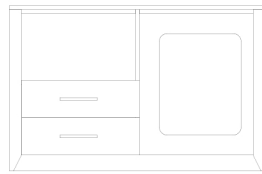

# Comfort Inn Collection

X-200 DI  
Double Headboard (Inn)  
56" x 48" x 1.5"

X-200 KI  
King Headboard (Inn)  
78" x 48" x 1.5"

X-200 KT  
Headboard with Side Panels (Tall)  
118" x 60" x 3.75"

X-200 QI  
Double Headboard (Inn)  
62" x 48" x 1.5"

X-207A  
Nightstand (Lg. Grommet)  
24" x 18" x 26"

X-207B  
Nightstand (Sm. Grommet)  
20" x 18" x 26"

X-207B WO  
Nightstand (w/o Grommet)  
22" x 18" x 26"

X-208AI  
3 Drawer Chest  
34" x 24" x 31"

X-208AS  
3 Drawer Chest w/open shelf  
48" x 24" x 31"

X-208BI  
2 Drawer Microfridge (Inn)  
48" x 24" x 31"

X-208BS  
Microfridge Open Shelf (Suites)  
48" x 24" x 31"

X-209  
Desk  
50.25" x 24" x 31"

X-210S  
Media Panel  
48" x 48" x 2.25"

X-220  
Side Table  
20" Diam. x 26"

X-222  
Activity Table  
30" x 30" x 30"

X-227  
Wardrobe  
35.25" x 78" x 24"

X-228  
Dining Table  
60" x 36" x 30"