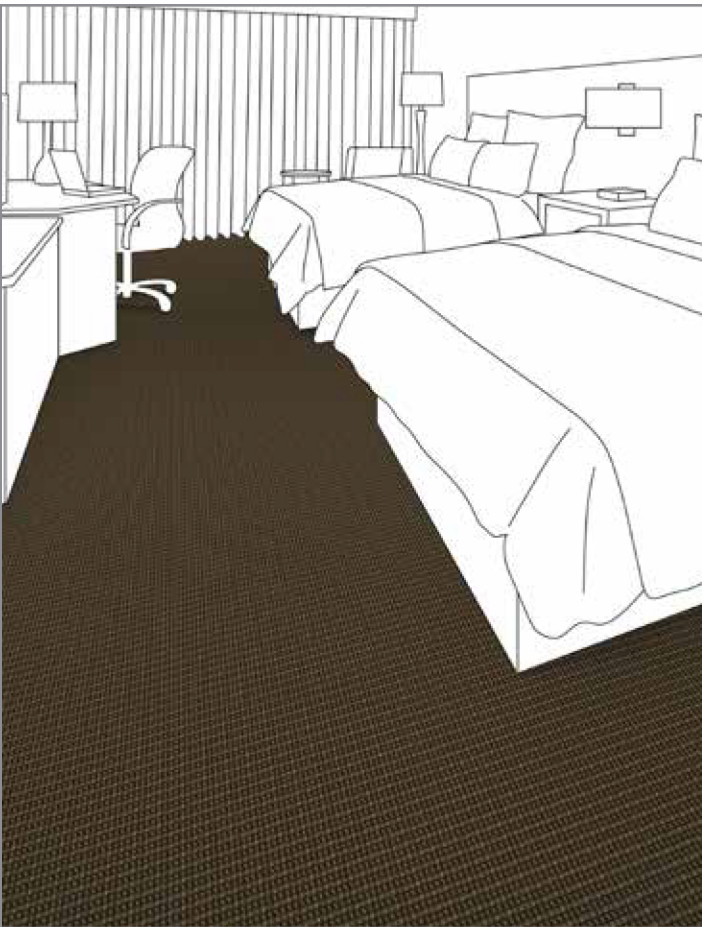

- + Broadloom Carpet
- + Fast Delivery
- + Lextron® Solution-Dyed Nylon

Upscale Collection
 + Product Type:Corridor
 + Style Number:S0936
 + Color Number: ...397
 + Specs:42 oz. – 12’ Width
 + Pattern Repeat: ..72” x 80”

Upscale Collection
 + Product Type:Lobby Inset
 + Style Number:S0436
 + Color Number: ...397
 + Specs:42 oz. – 12’ Width
 + Pattern Repeat: ..36” x 36.5”

Subtle Collection
 + Product Type:Guest Room, Stairwell,
 Back of House, Employee Lounge
 + Style Number:S0232
 + Color Number: ...296
 + Specs:36 oz. – 12’ Width
 + Pattern Repeat: ..0.4” x 1.2”