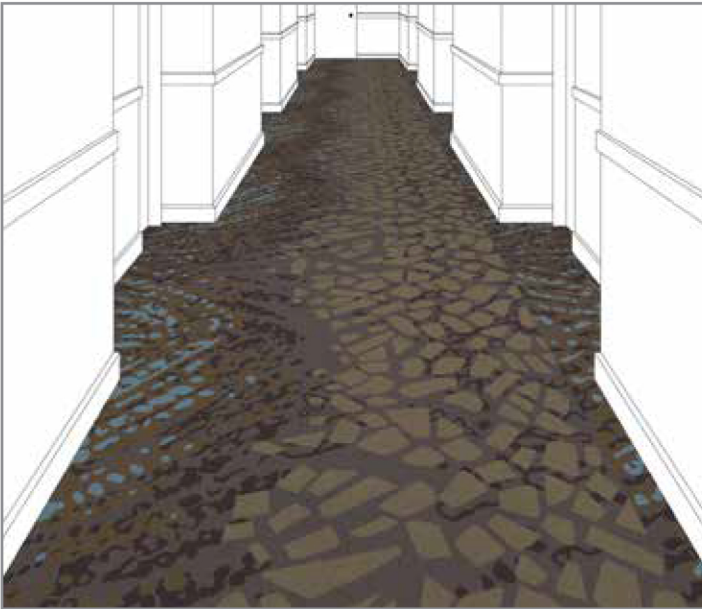

Vibrant Collection

- + Product Type:Cove Base
- + Style Number:728S
- + Color Number: ...7510
- + Specs:4” or 6”

For Use with S0432/194 & S0836/346

Upscale Collection

- + Product Type: Guest Room, Meeting Room, Stairwell, Back of House, Employee Lounge
- + Style Number:S0332
- + Color Number: ...196
- + Specs:32 oz. – 12’ Width
- + Pattern Repeat: ...12” x 18”

Upscale Collection

- + Product Type:Cove Base
- + Style Number:728S
- + Color Number: ...7511
- + Specs:4” or 6”

For Use with S0332/196, S0436/397 & S0936/397

- + Approved Styles
- + 10-Year Warranty
- + Lowest Pricing

- + Broadloom Carpet
- + Fast Delivery
- + Lextron® Solution-Dyed Nylon

Upscale Collection
 + Product Type:Corridor
 + Style Number:S0936
 + Color Number: ...397
 + Specs:42 oz. – 12’ Width
 + Pattern Repeat: ..72” x 80”

Upscale Collection
 + Product Type:Lobby Inset
 + Style Number:S0436
 + Color Number: ...397
 + Specs:42 oz. – 12’ Width
 + Pattern Repeat: ..36” x 36.5”

Subtle Collection
 + Product Type:Guest Room, Stairwell,
 Back of House, Employee Lounge
 + Style Number:S0232
 + Color Number: ...296
 + Specs:36 oz. – 12’ Width
 + Pattern Repeat: ..0.4” x 1.2”