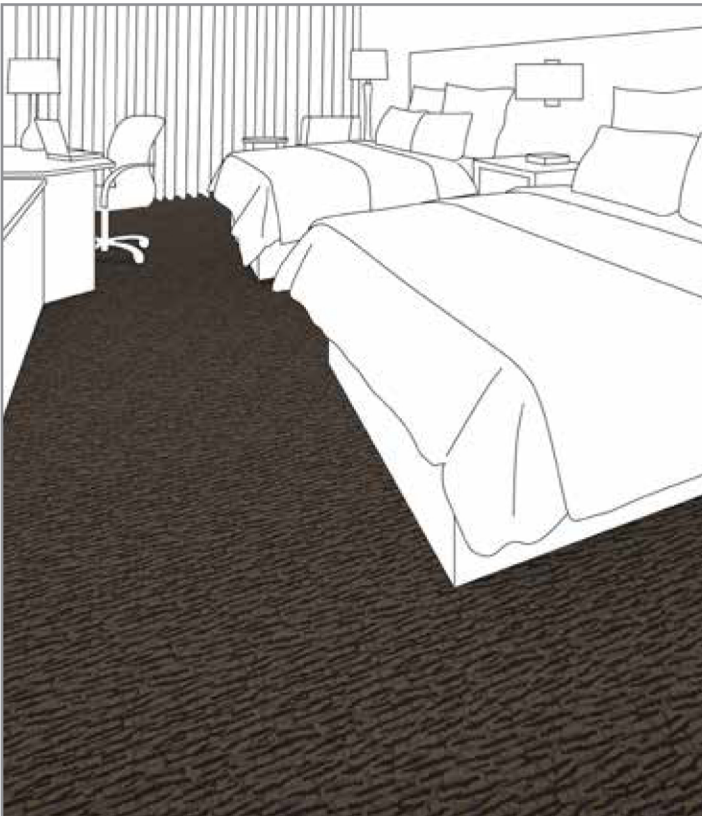

Vibrant Collection

- + Product Type:Corridor/Lobby Inset
- + Style Number:S0836
- + Color Number: ...346
- + Specs:36 oz. – 12’ Width
- + Pattern Repeat: ...36” x 48”

Vibrant Collection

- + Product Type: Guest Room, Meeting Room, Stairwell, Back of House, Employee Lounge
- + Style Number:S0432
- + Color Number: ...194
- + Specs:36 oz. – 12’ Width
- + Pattern Repeat: ...24” x 36”

Vibrant Collection

- + Product Type:Cove Base
- + Style Number:728S
- + Color Number: ...7510
- + Specs:4” or 6”

For Use with S0432/194 & S0836/346

Upscale Collection

- + Product Type: Guest Room, Meeting Room, Stairwell, Back of House, Employee Lounge
- + Style Number:S0332
- + Color Number: ...196
- + Specs:32 oz. – 12’ Width
- + Pattern Repeat: ...12” x 18”

Upscale Collection

- + Product Type:Cove Base
- + Style Number:728S
- + Color Number: ...7511
- + Specs:4” or 6”

For Use with S0332/196, S0436/397 & S0936/397

- + Approved Styles
- + 10-Year Warranty
- + Lowest Pricing

Upscale Collection
 + Product Type:Lobby Inset
 + Style Number:S0436
 + Color Number: ...397
 + Specs:42 oz. – 12’ Width
 + Pattern Repeat: ..36” x 36.5”

Subtle Collection
 + Product Type:Guest Room, Stairwell,
 Back of House, Employee Lounge
 + Style Number:S0232
 + Color Number: ...296
 + Specs:36 oz. – 12’ Width
 + Pattern Repeat: ..0.4” x 1.2”