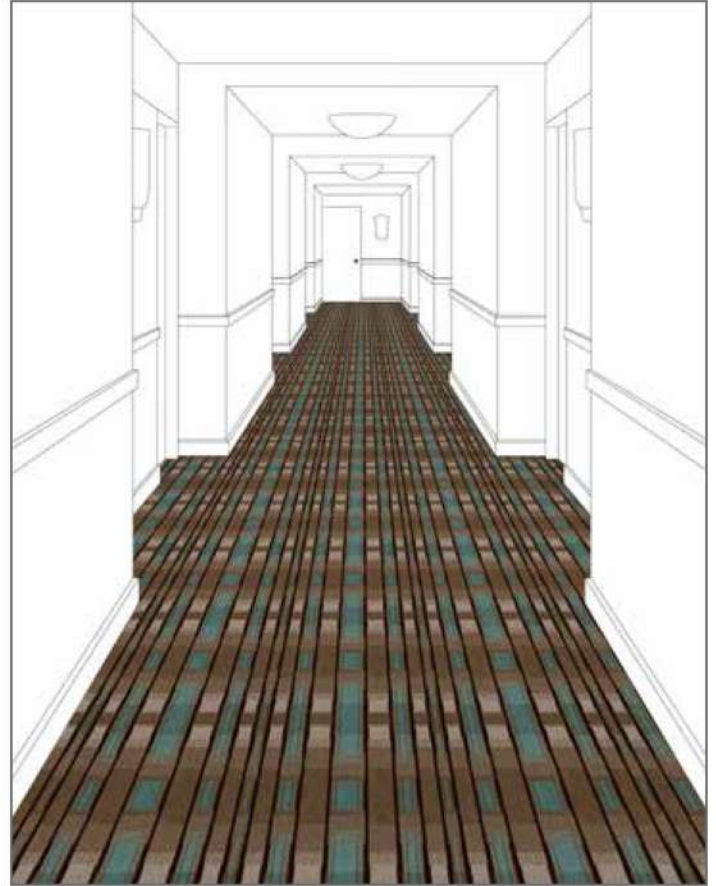

Earth Scheme

- + Product Type: .....Corridor
- + Style Number: ....Q0936
- + Color Number: ...388
- + Specs: .....36 oz. – 12’ Width
- + Pattern Repeat: ..18” x 18”

Earth Scheme

- + Product Type: .....Guest Room
- + Style Number: ....Q0932
- + Color Number: ...288
- + Specs: .....32 oz. – 12’ Width
- + Pattern Repeat: ..6” x 24”

Earth Scheme

- + Product Type: .....Cove Base
- + Style Number: ....728S
- + Color Number: ...7021
- + Specs: .....4” or 6”

- + Approved Styles
- + 10-Year Warranty
- + Lowest Pricing
- + Broadloom Carpet

- + Fast Delivery
- + Lextron® Solution-Dyed Nylon

Marine Scheme  
 + Product Type: ..... Guest Room  
 + Style Number: ....Q1832 (355 DeLux)  
 + Color Number: ...352  
 + Specs: .....32 oz. - 12' Width  
 + Pattern Repeat: ..3.6" x 3.6"

Marine Scheme  
 + Product Type: ..... Corridor  
 + Style Number: ....Q0836 (376 Dashed)  
 + Color Number: ...396  
 + Specs: .....36 oz. - 12' Width  
 + Pattern Repeat: ..18" x 18"

+ Product Type: ..... Cove Base  
 + Style Number: ....728S  
 + Color Number: ...4502  
 + Specs: .....4" or 6"