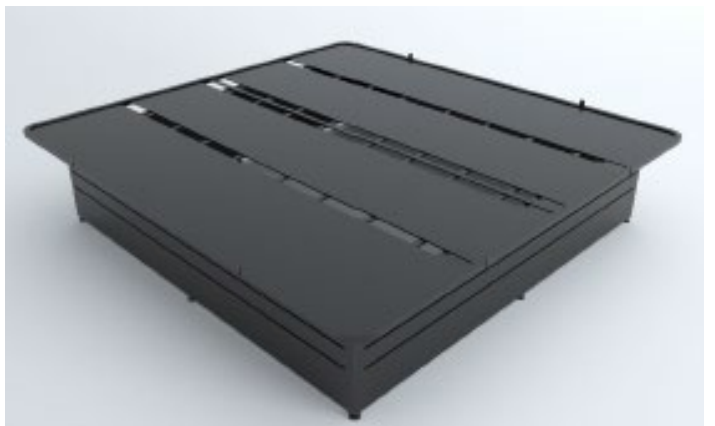

LEGACY COLLECTION

PLATFORM METAL BED BASES

Model 1

Model 2

Model 3

Model 4

Model 5

Model 6

Model 3

Model 6

Sizes		Twin XL	Full XL	Queen	King	H. King	Cal. King
	Width		38.5"	54"	60"	76"	72"
Length		79.5"	79.5"	79.5"	79.5"	79.5"	84"
Height		18"	18"	18"	18"	18"	18"
ADA		10"	10"	10"	10"	10"	10"

Features and Benefits:

Unique Panel Design:

Durable, rectangular steel panels provide stationary support which increases the life of your mattress.

All-in-One Combo:

No foundation, box spring, or bed skirt needed.

Noise-Free Design:

Rounded Corners:

Rounded corners allow for enhanced safety and prevent injury when walking by your bed.

100% Steel Construction:

Heavy-gauge slat/rail support with durable welded frame

sales@leaddesignsllc.com