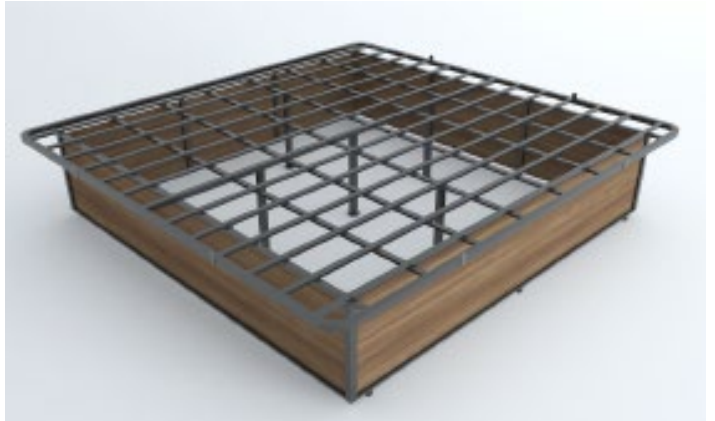

LEGACY COLLECTION

PLATFORM METAL BED BASES

Model 1

Model 2

Model 3

Model 4

Model 5

Model 6

Unique Panel Design:

Durable, rectangular steel panels provide stationary support which increases the life of your mattress.

All-in-One Combo:

No foundation, box spring, or bed skirt needed.

Noise-Free Design:

No creaking or squeaking. Designed to be noise free.

Stylish & Intelligent:

A clean, modern bed frame designed for style and function.

Supports up to 1,800 pounds:

Commercial grade, heavy duty platform bed can support up to 1,800 lbs.

Rounded Corners:

Rounded corners allow for enhanced safety and prevent injury when walking by your bed.

100% Steel Construction:

Heavy-gauge slat/rail support with durable welded frame

sales@leaddesignsllc.com