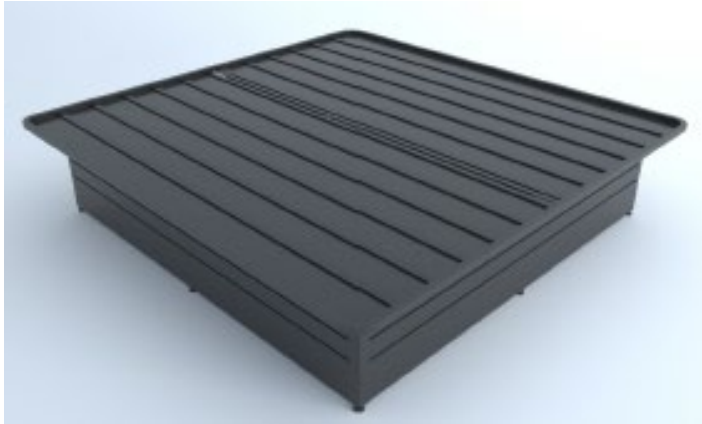

LEGACY COLLECTION

OUR MOST POPULAR BED BASES

Model 3