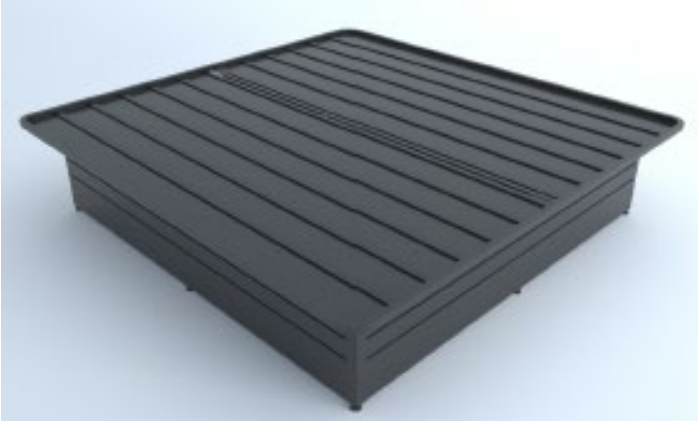

LEGACY COLLECTION

PLATFORM METAL BED BASES

Model 1

Model 2

Model 3

Model 4

Model 5

Model 6

Unique Panel Design:

Durable, rectangular steel panels provide stationary support which increases the life of your mattress.

All-in-One Combo:

No foundation, box spring, or bed skirt needed.

Noise-Free Design:

No creaking or squeaking. Designed to be noise free.

Stylish & Intelligent:

A clean, modern bed frame designed for style and function.

Supports up to 1,800 pounds:

Commercial grade, heavy duty platform bed can support up to 1,800 lbs.

Rounded Corners:

Rounded corners allow for enhanced safety and prevent injury when walking by your bed.

100% Steel Construction:

Heavy-gauge slat/rail support with durable welded frame

sales@leaddesignsllc.com