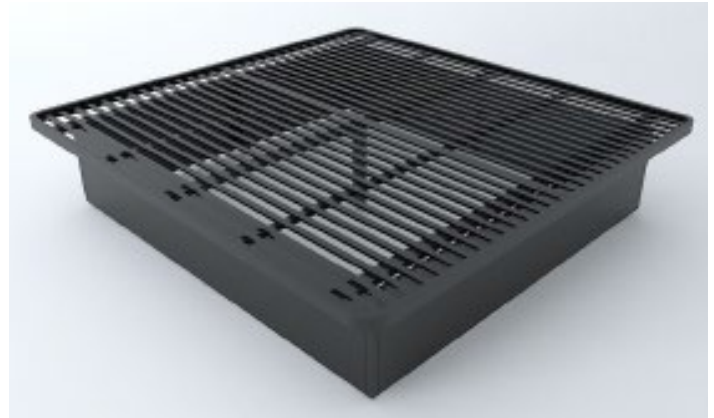

LEGACY COLLECTION

PLATFORM METAL BED BASES

Model 1

Model 2

Model 3

Model 4

Model 5

Model 6

Model 3

Model 6

Sizes		Twin XL	Full XL	Queen	King	H. King	Cal. King
	Width		38.5"	54"	60"	76"	72"
Length		79.5"	79.5"	79.5"	79.5"	79.5"	84"
Height		18"	18"	18"	18"	18"	18"
ADA		10"	10"	10"	10"	10"	10"

Features and Benefits:

Unique Panel Design:

Durable, rectangular steel panels provide stationary support which increases the life of your mattress.

All-in-One Combo:

No foundation, box spring, or bed skirt needed.

Noise-Free Design:

Rounded Corners:

Rounded corners allow for enhanced safety and prevent injury when walking by your bed.

100% Steel Construction:

Heavy-gauge slat/rail support with durable welded frame

sales@leaddesignsllc.com