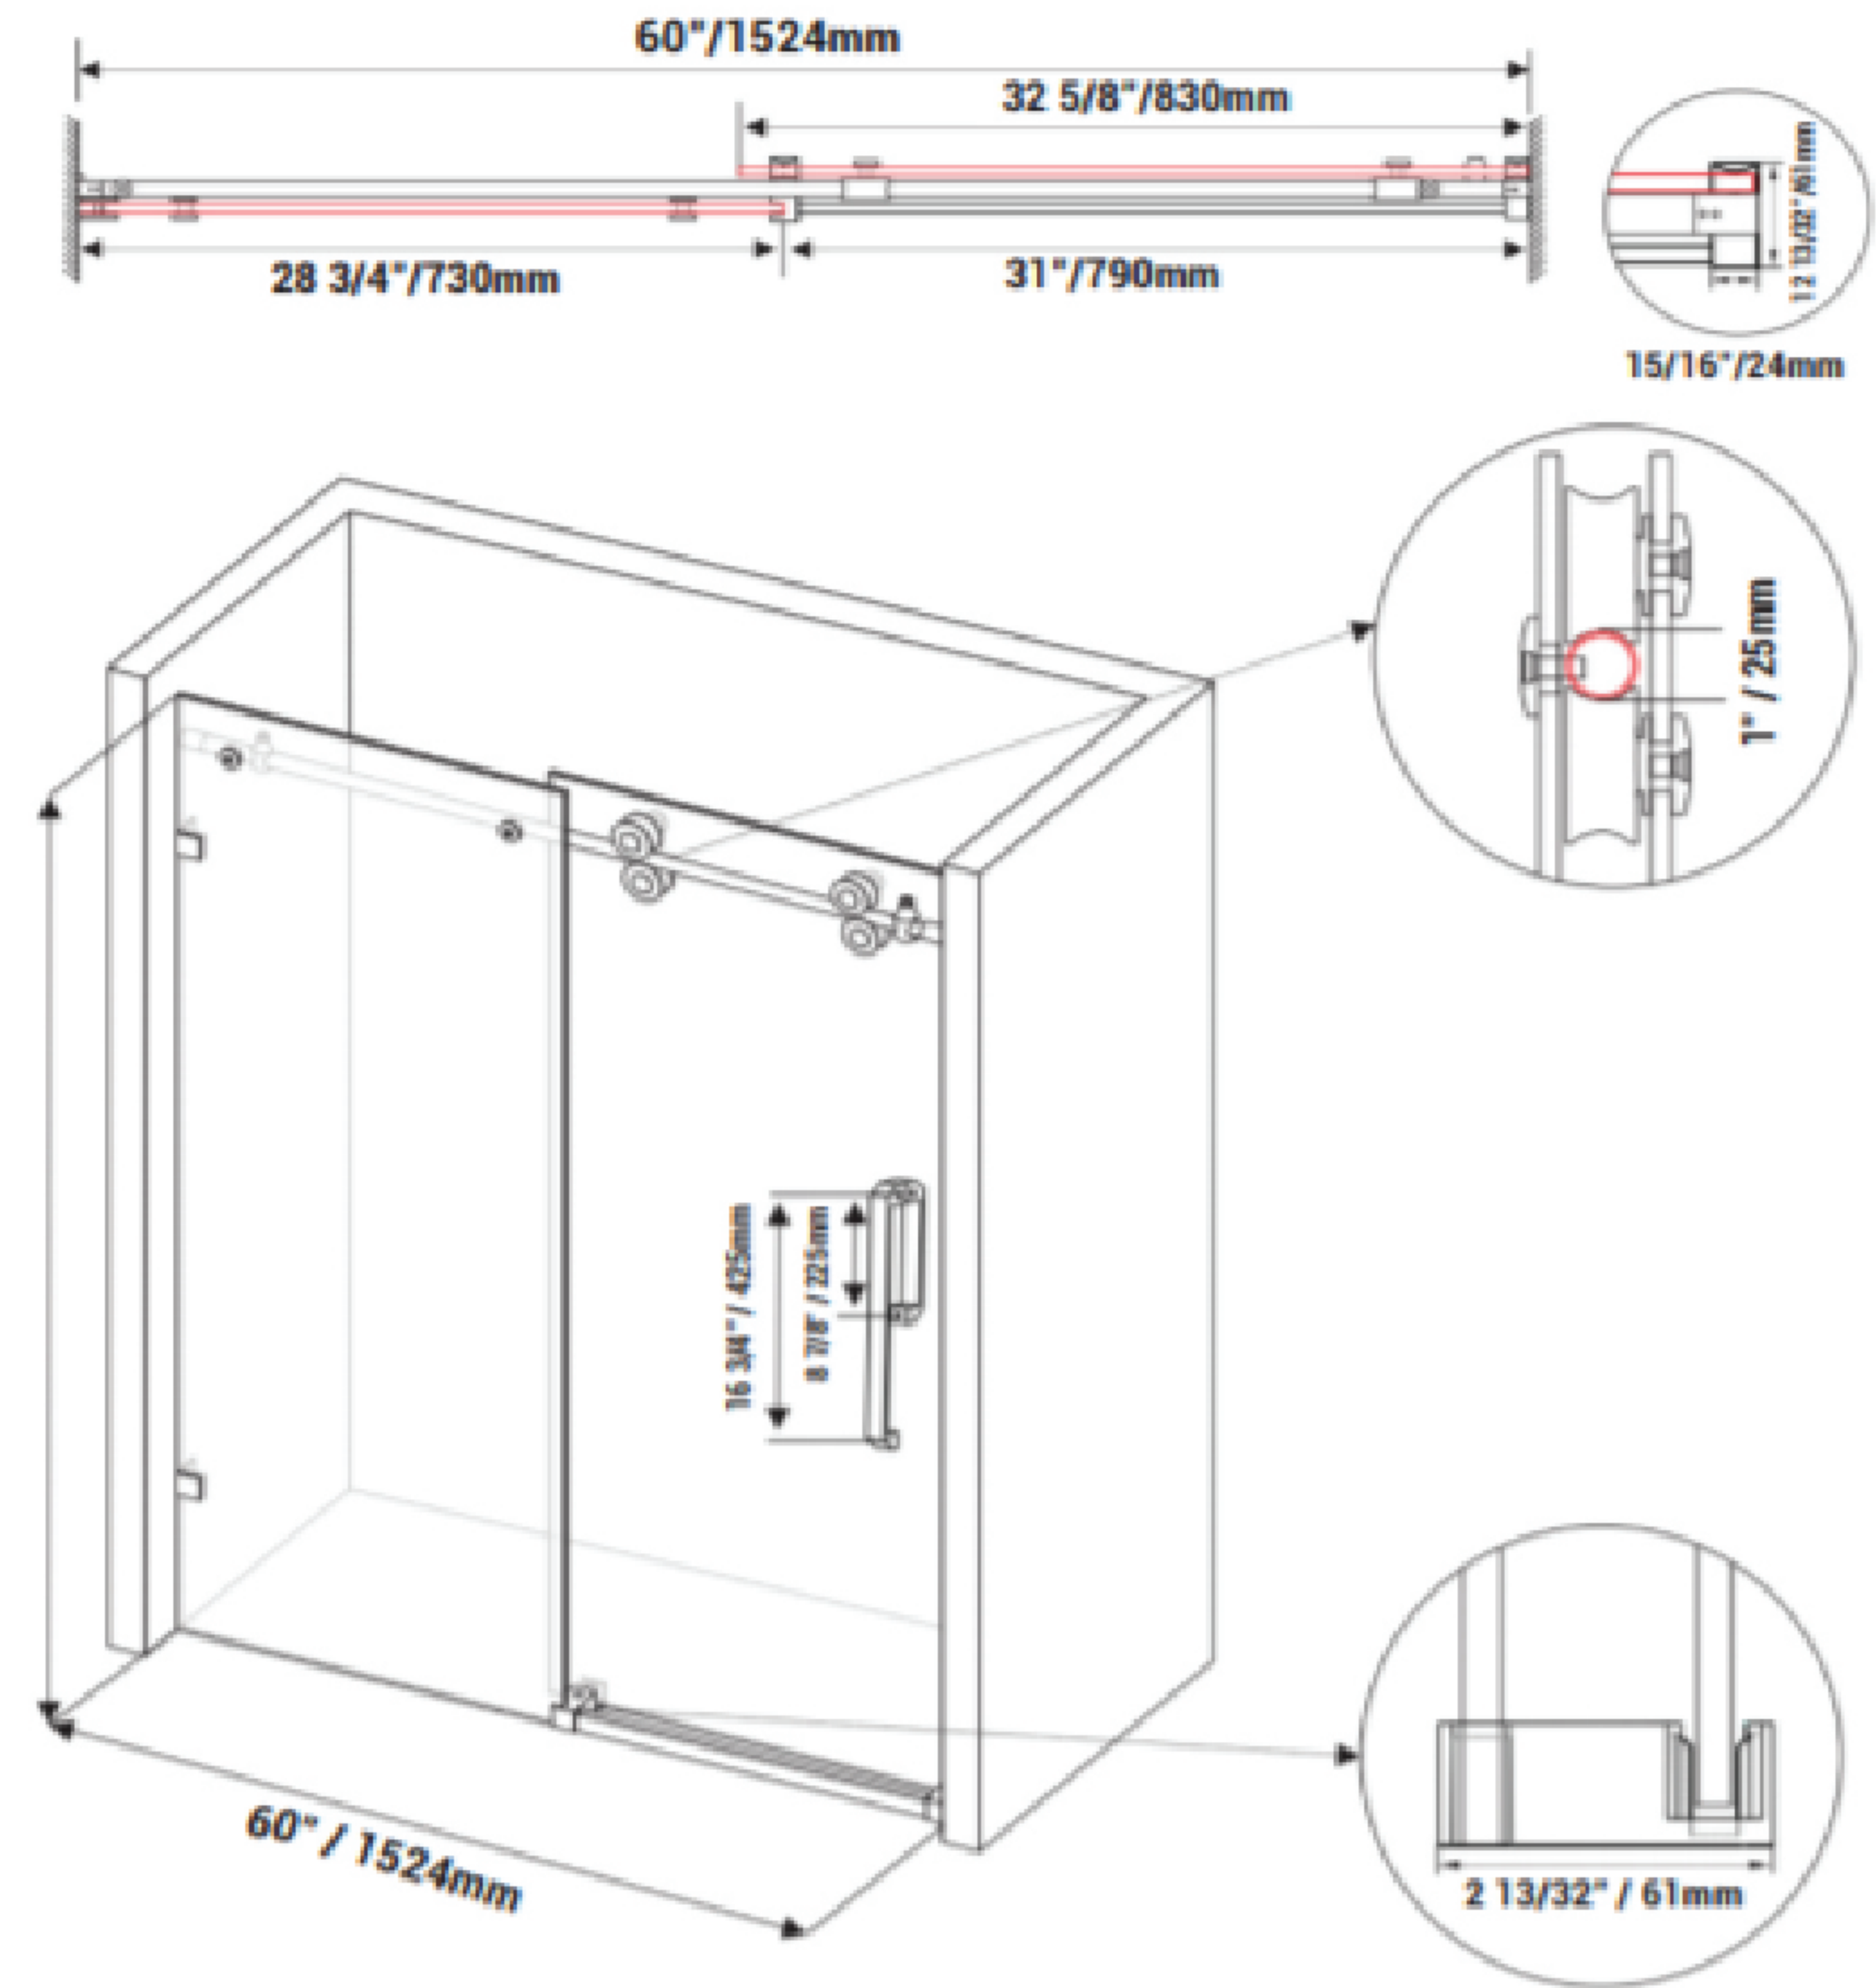

Shower Door - PWS 03H25-1

10mm Tempered Glass • Stainless Steel Handle-SS304 • Single Door

Two finishes available:

Chrome

Brushed Nickel

Features:

- Multiple configuration available
 - Deluxe quality rollers style and brackets
 - Superior bottom guide system
 - ANSI tempered clear glass
 - Glass thickness: clear 3/8" (10mm)
- Note: One door Fixed and one door sliding