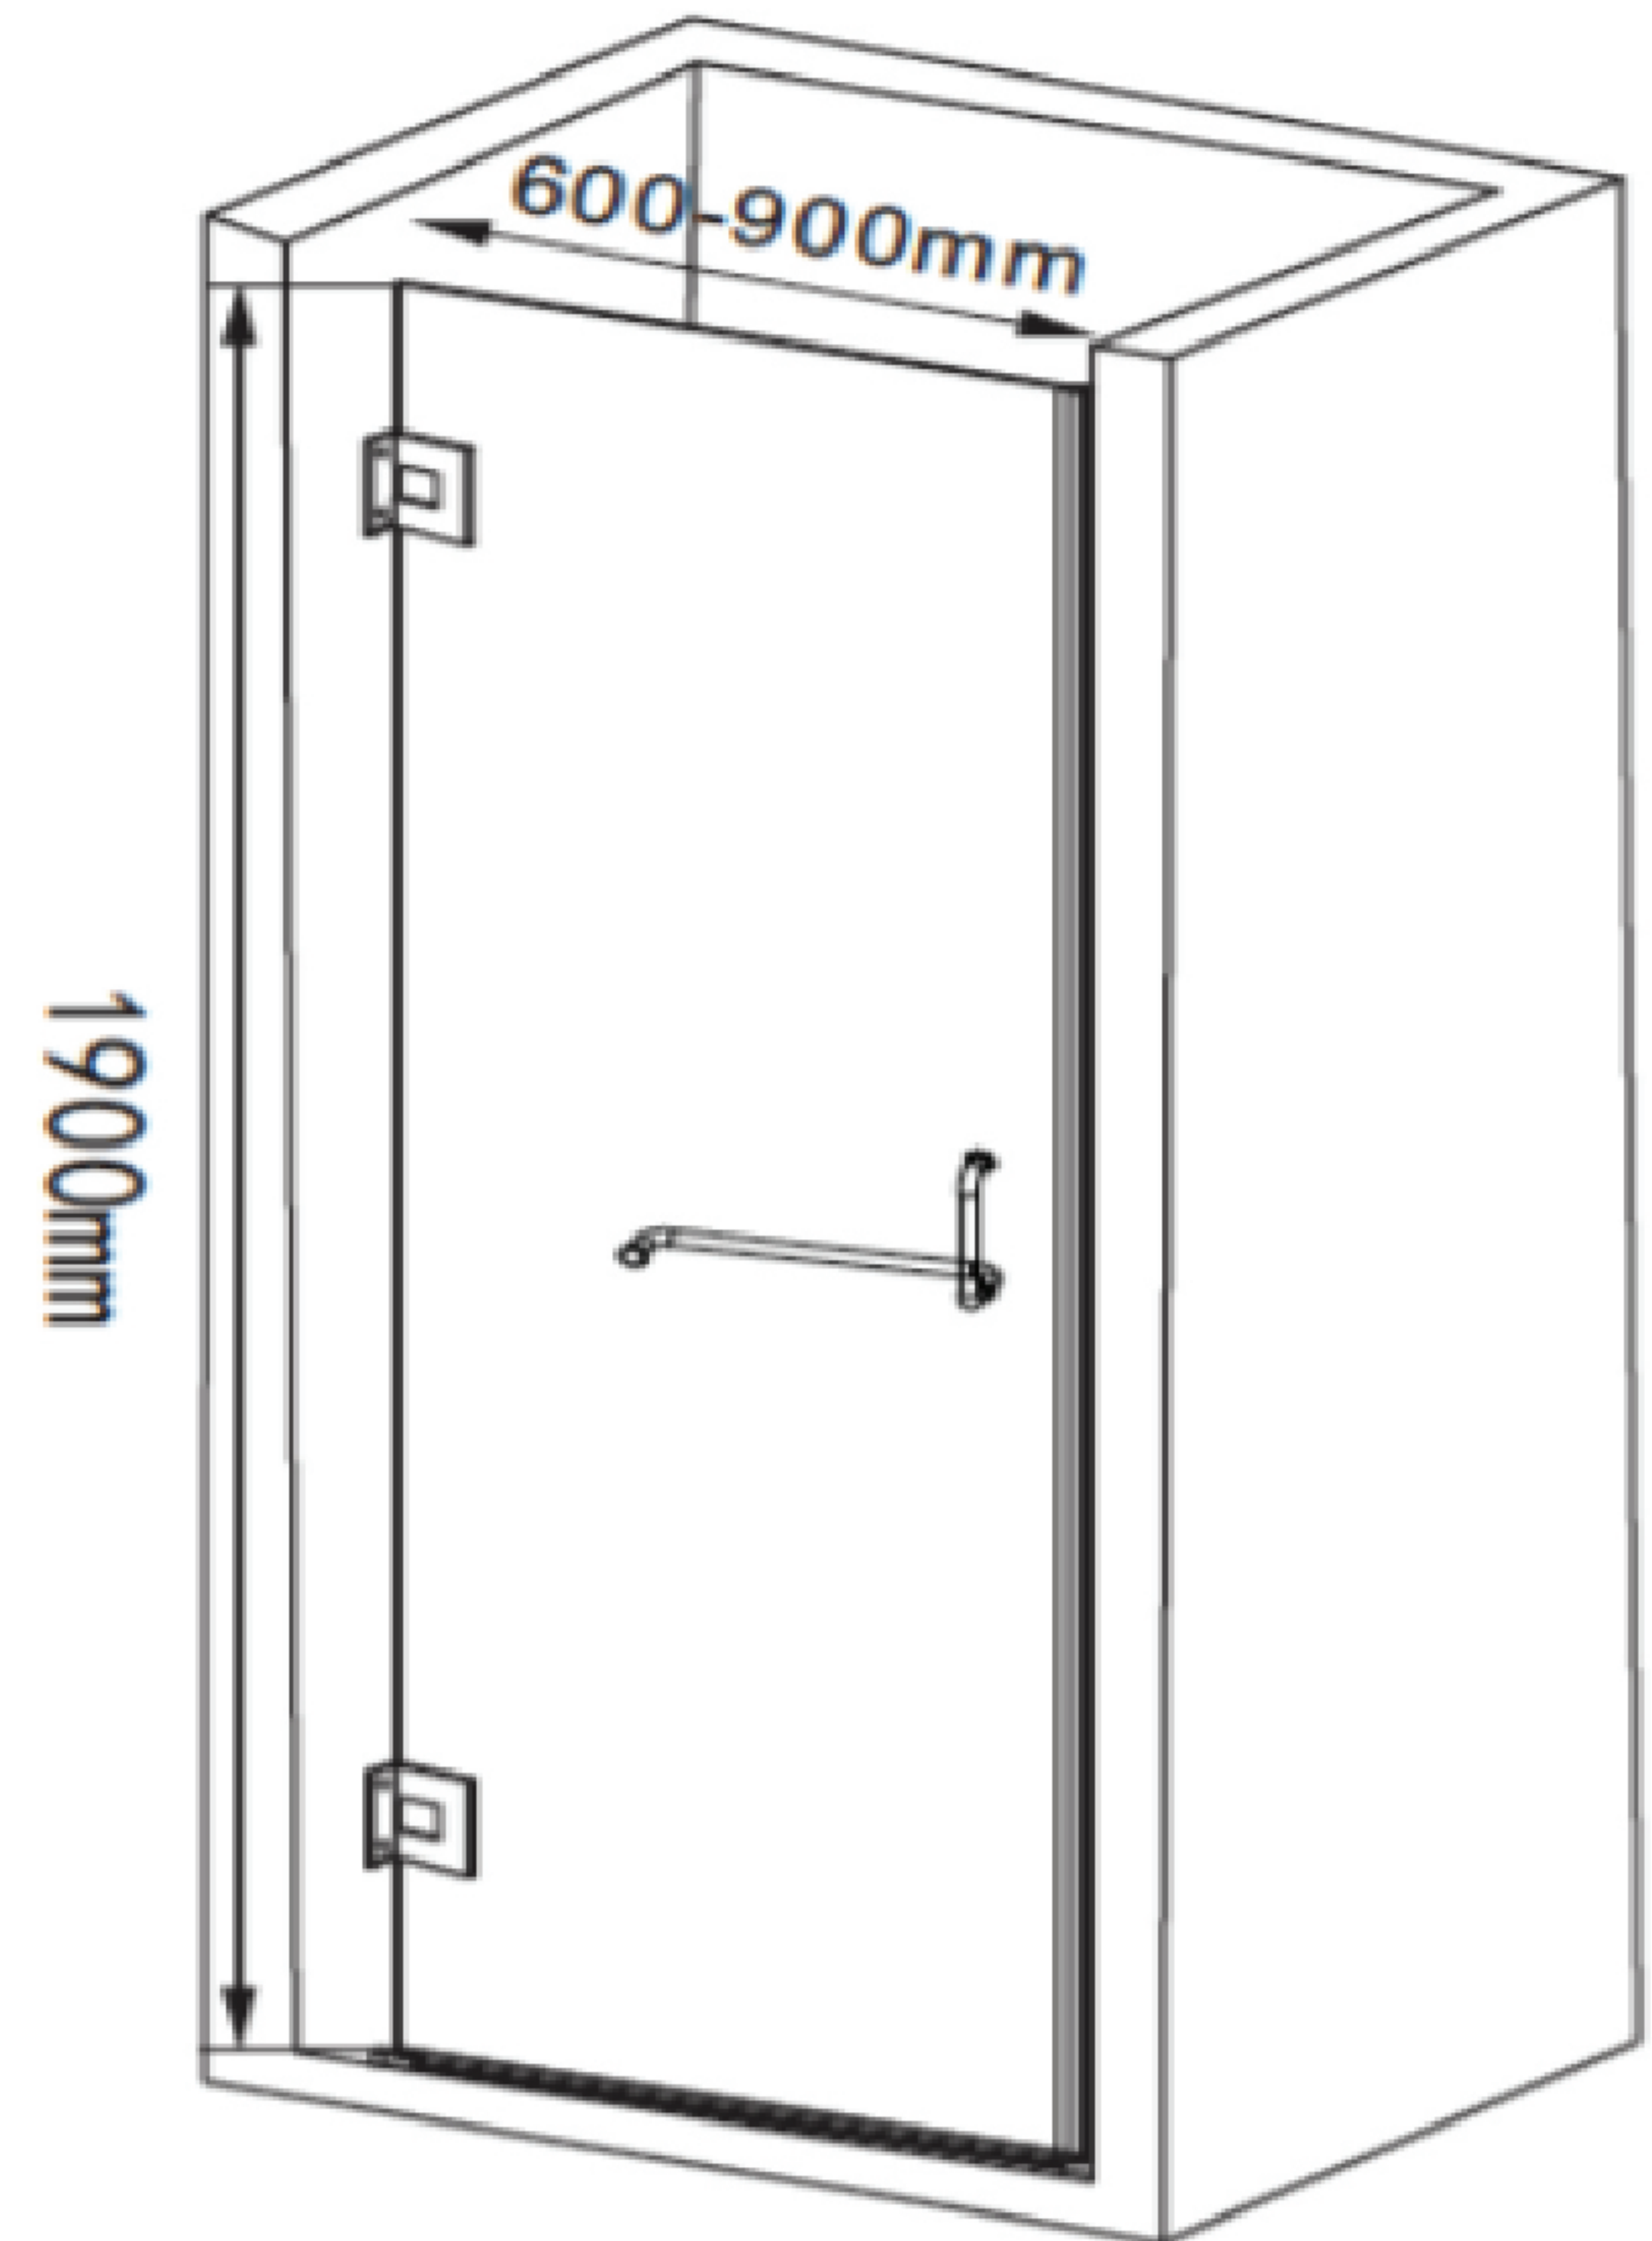

Shower Door - PWS 03B62

10mm Tempered Glass • Stainless Steel Hardware - SS304 • Hinged Door

Two finishes available:

Chrome

Brushed Nickel

Features:

Multiple configuration available.

- Deluxe quality hinged shower door.
- ANSI tempered clear glass.
- Glass thickness: clear 3/8" (10mm)
- Hinged door opening either left or right, reversible.
- Integrated door catch.
- Easy to install, refer to manuals.

Size: 36"x76"

Size, handle & Finish can be Standard customized

Handle options: