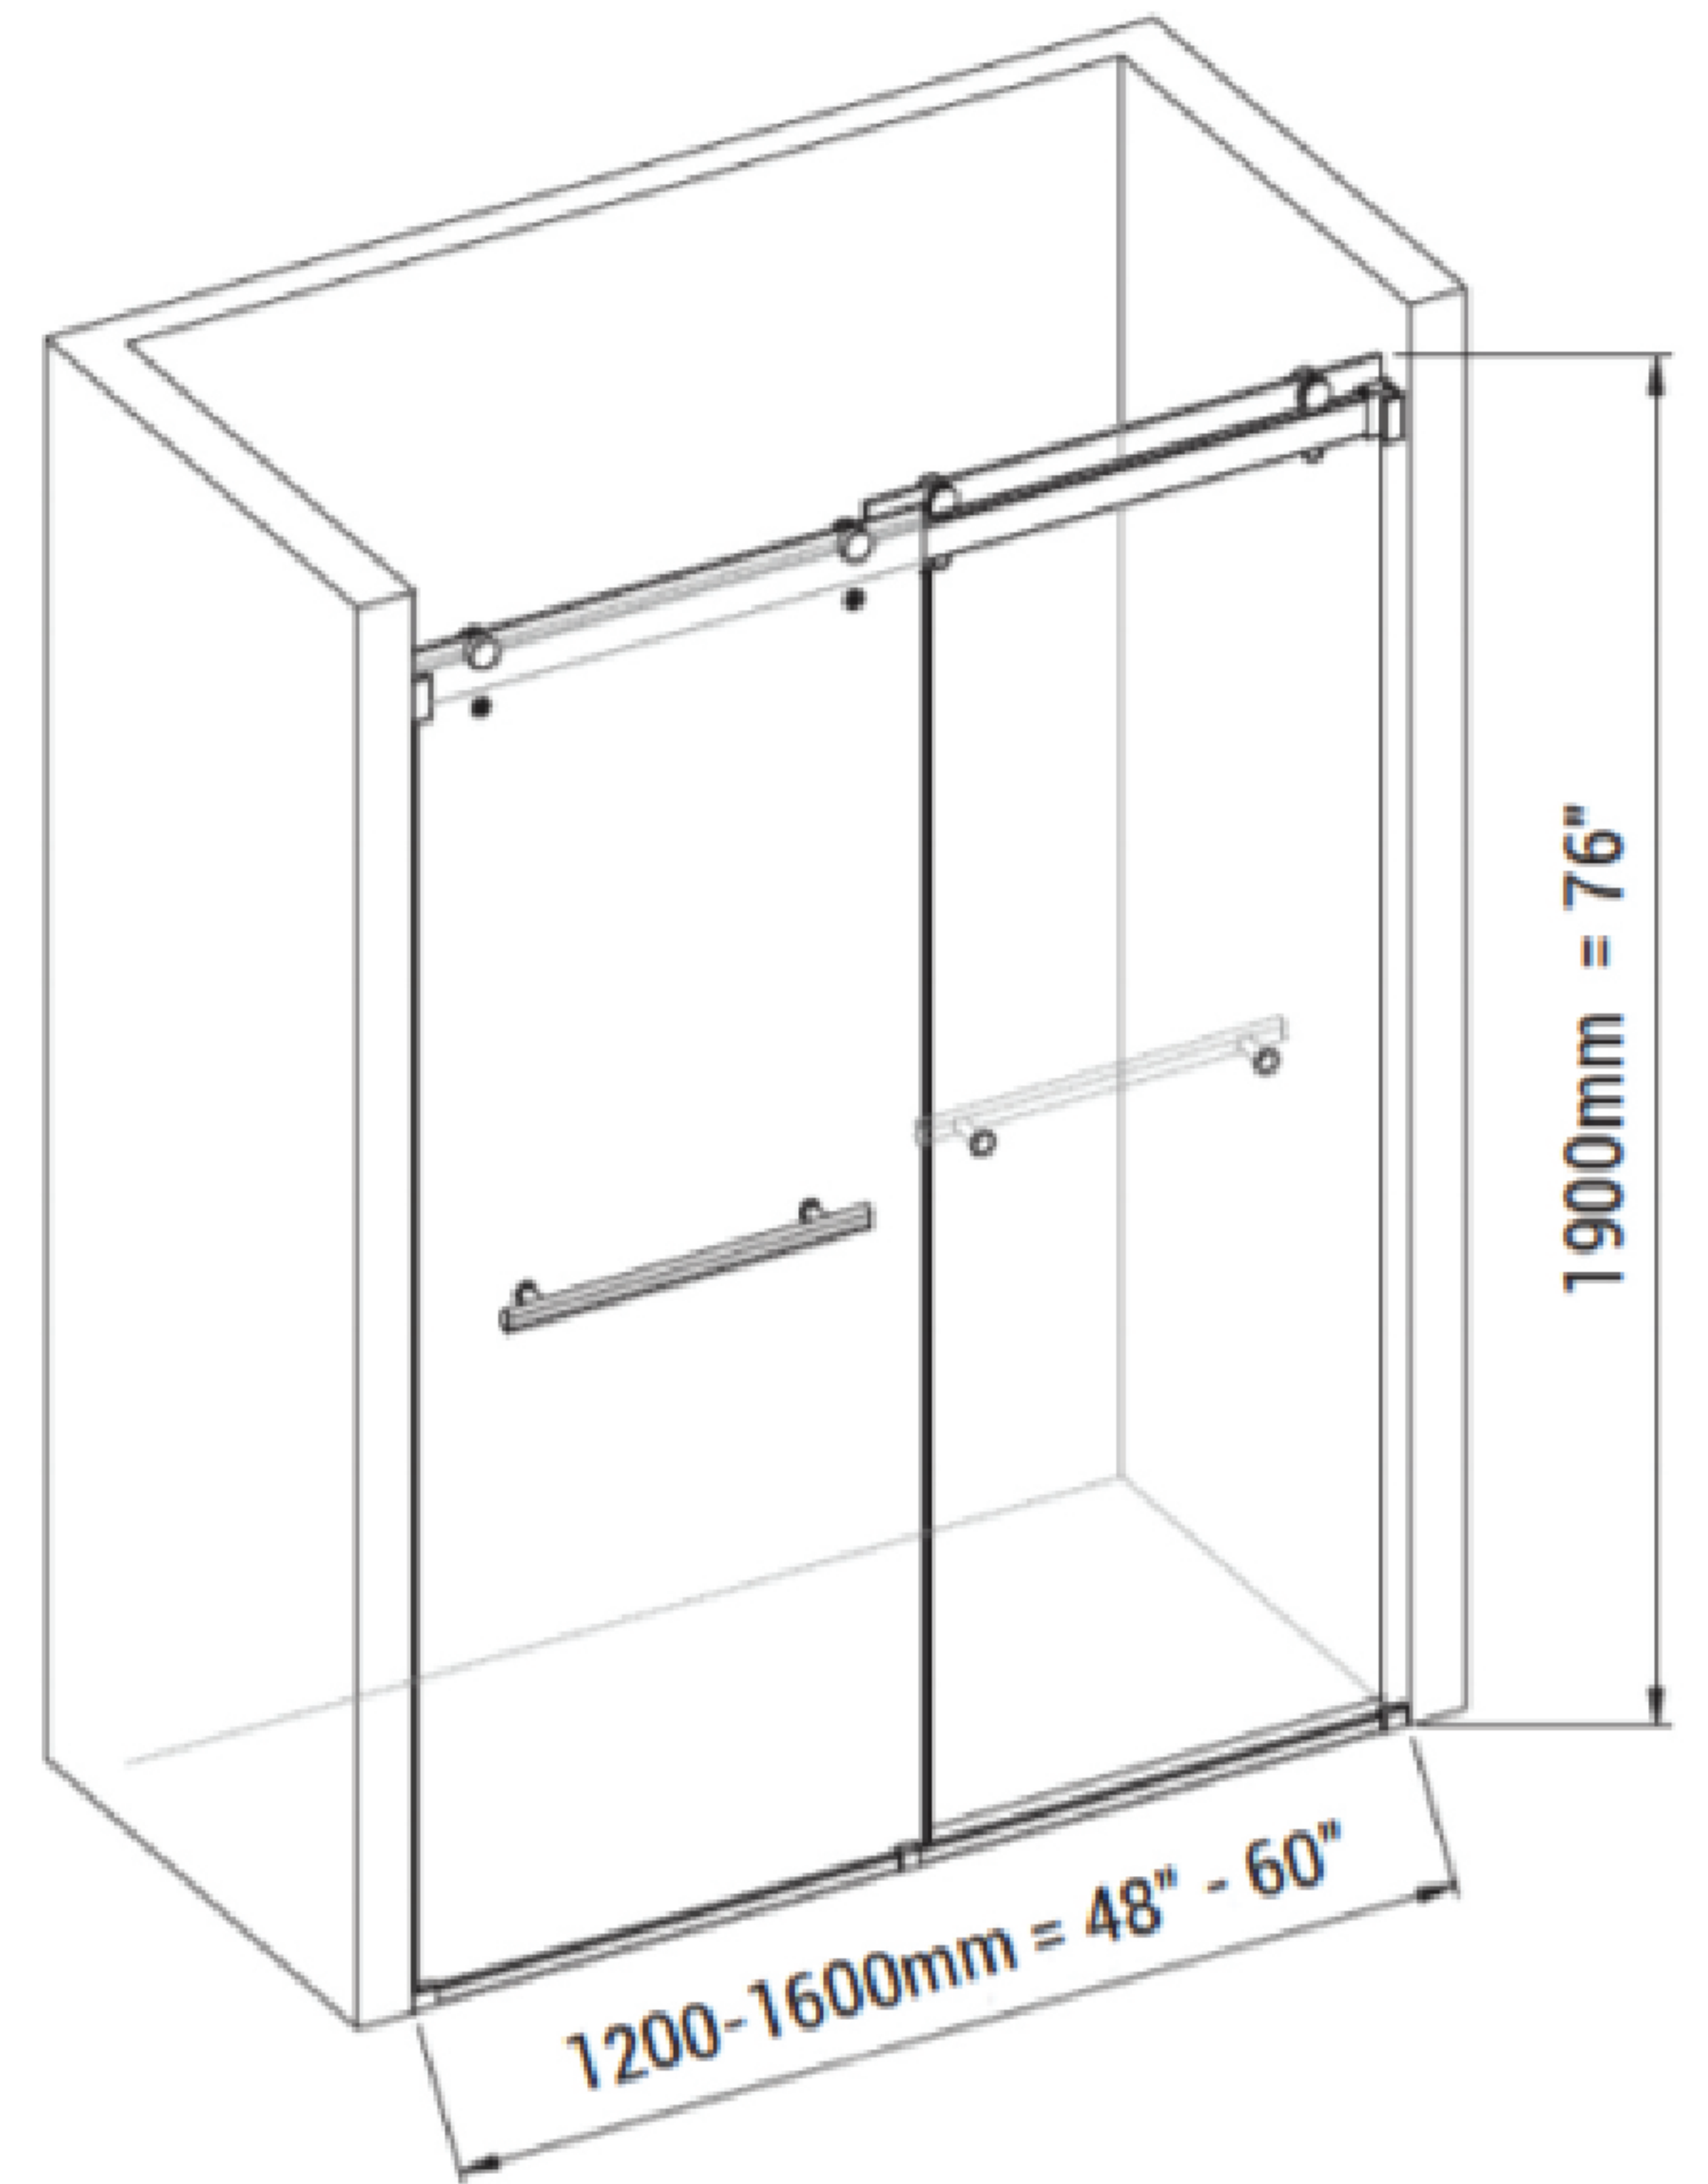

# Shower Door - PWS 03A42

10mm Tempered Glass • Stainless Steel Hardware-SS304  
Two Sliding Doors/Bypass

## Two finishes available:

Chrome

Brushed Nickel

## Features:

- Deluxe quality rollers style and brackets.
- Superior bottom guide system.
- ANSI tempered clear glass.
- Glass thickness: clear 3/8" (10mm)
- Bypass/Two sliding doors opening either left or right.
- Integrated door catch.
- Nano coating on glass , special order only