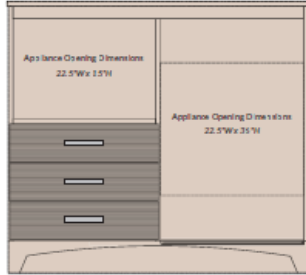

Lead Designs LLC
 2420 Schirra Place
 High Point, NC 27263
 Phone: 877-636-2745

Deco Collection

Headboard
 Available 36", 42", 48" Tall
 56"W x 1"D x 36", 42", 48"H
 62"W x 1"D x 36", 42", 48"H
 78"W x 1"D x 36", 42", 48"H

Microfridge Combo Unit
 48"W x 22"D x 43"H

3 Drawer Chest with Open Shelf
 36"W x 22"D x 36"H

3 Drawer Chest
 30"W x 22"D x 30"H

Panel Desk
 42"W x 24"D x 30"H
 48"W x 26"D x 30"H

4 Leg Desk – No Drawer
 42"W x 24"D x 30"H
 48"W x 26"D x 30"H

Nightstand
 18"W x 16"D x 24"H
 24"W x 16"D x 24"H
 24"W x 16"D x 28"H

Activity Table
 30"W x 30"D x 30"H

End Table
 27"W x 23"D x 23"H

Cocktail Table
 34"W x 20"D x 16"H