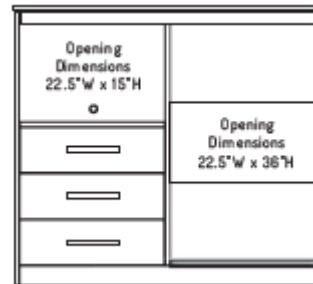

Lead Designs LLC
 2420 Schirra Place
 High Point, NC 27263
 Phone: 877-636-2745

Abbot Collection

Headboard

Available 2, 3, or 4 Panels Tall
 56"W x 1"D x 24",36",48"H
 62"W x 1"D x 24",36",48"H
 78"W x 1"D x 24",36",48"H

Side Panel

Available 2, 3, or 4 Panels Tall
 18"W x 1"D x 24",36",48"H
 24"W x 1"D x 24",36",48"H
 30"W x 1"D x 24",36",48"H

Microfridge Combo Unit
 48"W x 22"D x 43"H

3 Drawer Chest with Open Shelf
 36"W x 22"D x 36"H

Cubby Wall Mount Nightstand
 18"W x 16"D x 7"H
 24"W x 16"D x 7"H
 (shown on side panel)

Drawer Wall Mount Nightstand
 18"W x 16"D x 7"H
 24"W x 16"D x 7"H
 (shown on side panel)

3 Drawer Chest
 30"W x 22"D x 30"H

End Table
 23"W x 27"D x 23"H
Cocktail Table
 34"W x 20"D x 16"H